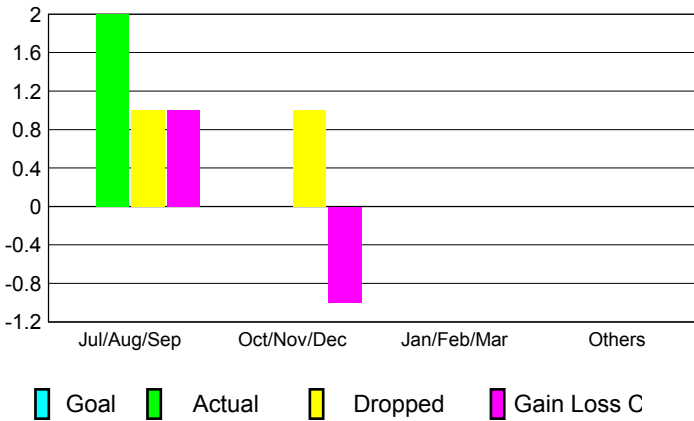

GMT: **BYEONG-DEOK KIM**

Location: **REPUBLIC OF KOREA**

GMT CA: **5**

**CLUBS**

Month	New Club Goal	Actual New Clubs	Actual Dropped Clubs	Gain/Loss of Clubs
<b>2012-2013</b>				
Jul/Aug/Sep	0	2	1	1
Oct/Nov/Dec	0	0	1	-1
Jan/Feb/Mar	0	0	0	0
Apr/May/June	0	0	0	0
<b>Totals</b>	<b>0</b>	<b>2</b>	<b>2</b>	<b>0</b>

**Club Results 2012-2013**  
Goal, New, Dropped, Gain/Loss

**MEMBERSHIP**

Month	Net Memb Goal	Actual New Memb	Actual Dropped Memb	Gain/Loss of Memb
<b>2012-2013</b>				
Jul/Aug/Sep	0	194	183	11
Oct/Nov/Dec	0	132	147	-15
Jan/Feb/Mar	0	61	119	-58
Apr/May/June	0	84	258	-174
<b>Totals</b>	<b>0</b>	<b>471</b>	<b>707</b>	<b>-236</b>