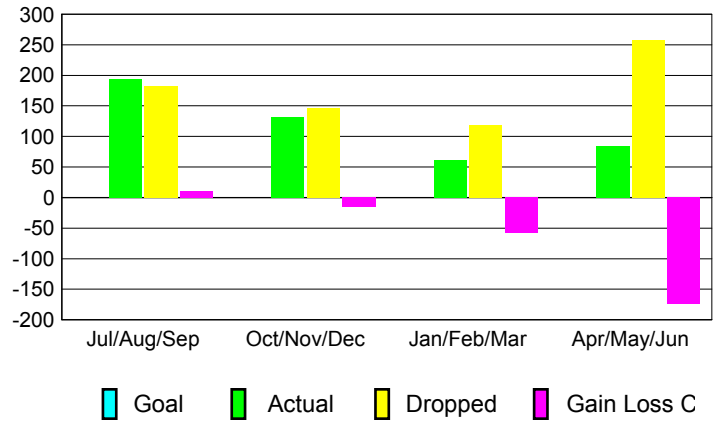

Membership Results 2012-2013
Goal, New, Dropped, Gain/Loss